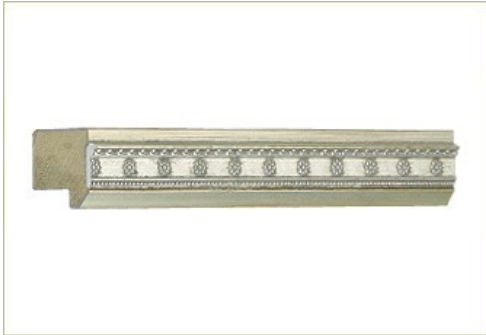

183 Discontinued

SKU: 183 Discontinued

Product Categories: [Discontinued](#)

Product Page: <https://direct-moulding.com/product/183/>

Product Summary

Silver Rosettes

Product Description

Silver Rosettes

Product Attributes

- Product Category: Discontinued
- Width: 1"
- Height: 7/8"
- Rabbet: 1/2"
- Width Range: 1/2" - 1"