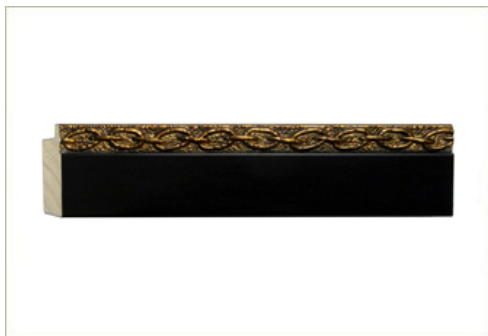

## 33808 Discontinued

**SKU:** 33808

**Product Categories:** [Discontinued](#)

**Product Page:** <https://direct-moulding.com/product/33808/>

### Product Summary

Matte Black w/Bronze Chain Gang Edge

### Product Description

Matte Black w/Bronze Chain Gang Edge

### Product Attributes

- Product Category: Discontinued
- Style: Black W/ Pattern
- Collection: Edge
- Width: 1 7/8"
- Width Range: 1 1/8" - 2"