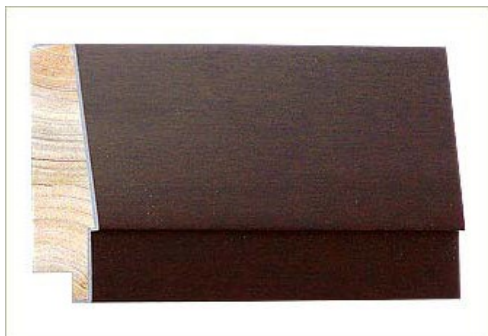

## 617 Discontinued

**SKU:** 617 Discontinued

**Product Categories:** [Discontinued](#)

**Product Page:** <https://direct-moulding.com/product/617/>

### Product Summary

Step Wedge Coffee Bean

### Product Description

Step Wedge Coffee Bean

### Product Attributes

- Product Category: Discontinued
- Style: Coffee Bean
- Width: 3 5/8"
- Height: 15/16"
- Rabbet: 9/16"
- Width Range: 3 1/8" - 4"