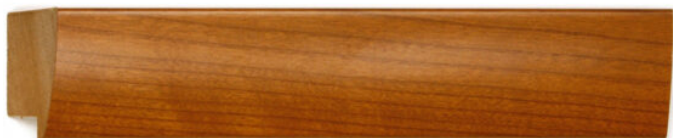

898CHR Discontinued

SKU: 898CHR

Product Categories: [Discontinued](#)

Product Page: <https://direct-moulding.com/product/898chr/>

Product Summary

Cherry Veneer Eased Scoop

Product Description

Cherry Veneer Eased Scoop

Product Attributes

- Product Category: Koa / Natural Woods
- Style: Wood Veneers
- Collection: Woodwinds
- Width: 1 1/2"
- Width Range: 1 1/8" - 2"